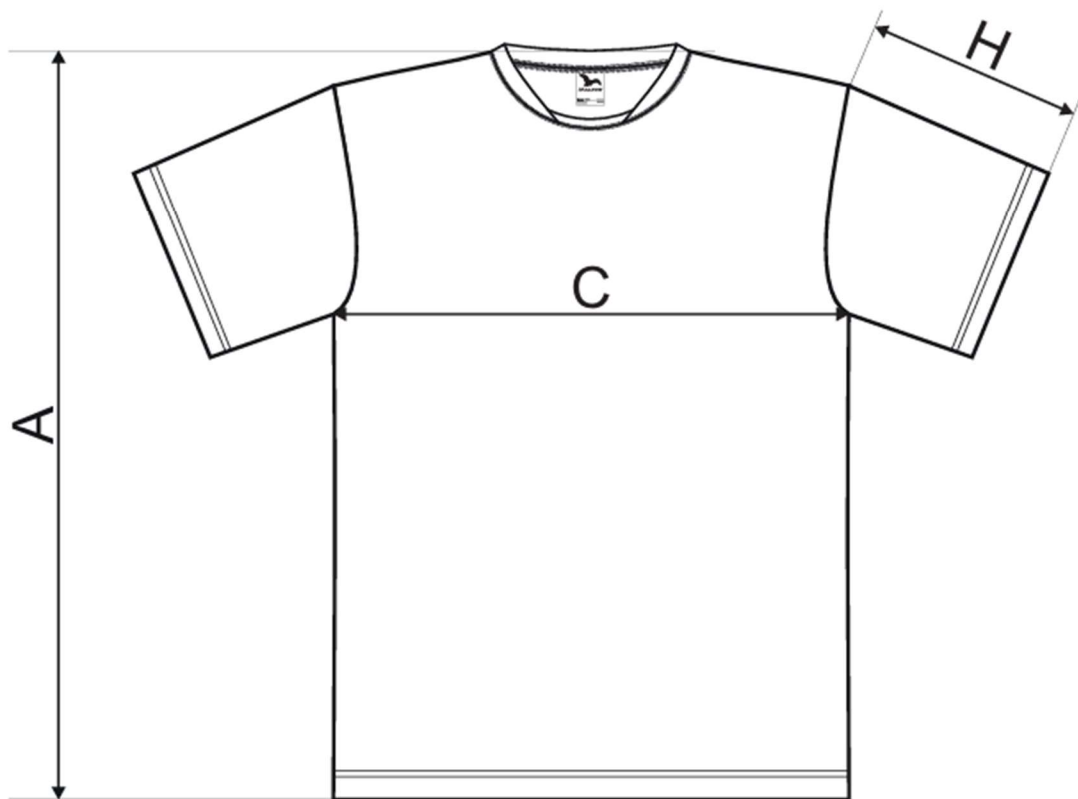

KIDS JERSEY

SIZE SPECIFICATION [cm]

size	6	8	10	12
A	49	53	57	63
C	35	38	41	43
H	13	14	16	17

All size specifications listed are in cm. Accepted tolerance of up to $\pm 5\%$.

ADULT JERSEY

SIZE SPECIFICATION [cm]

size	S	M	L	XL	2XL	3XL
A	70	72	74	76	78	78
C	45	49	53	57	61	67
H	19	20	21	22	23	24

All size specifications listed are in cm. Accepted tolerance of up to $\pm 5\%$.

KIDS SHORTS

SIZE SPECIFICATION [cm]

size	6	8	10	12
A	32	36	40	44
C	26	28	31	33

All size specifications listed are in cm. Accepted tolerance of up to $\pm 5\%$.

ADULT SHORTS

SIZE SPECIFICATION [cm]

size	S	M	L	XL	2XL	3XL
A	48,5	50	51,5	53	54,5	56
C	34	37	40	43	46	49

All size specifications listed are in cm. Accepted tolerance of up to $\pm 5\%$.