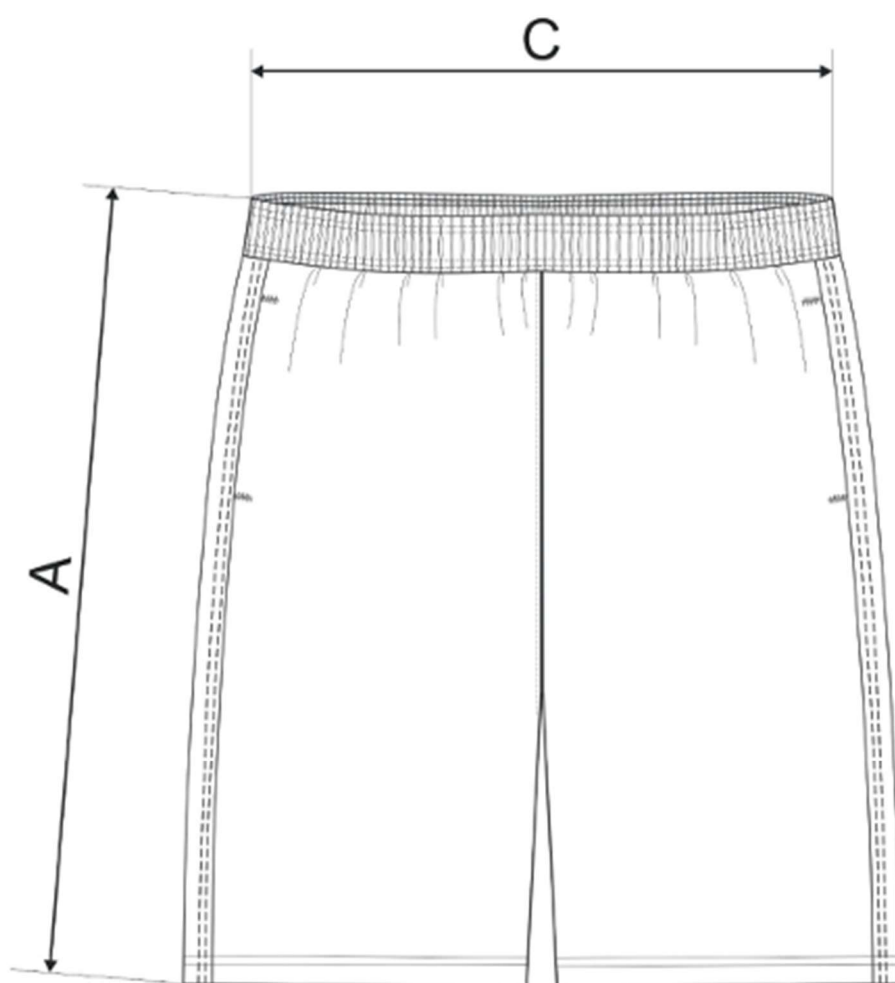

KIDS JERSEY

SIZE SPECIFICATION [cm]

size	6	8	10	12
A	49	53	57	63
C	35	38	41	43
H	13	14	16	17

All size specifications listed are in cm. Accepted tolerance of up to $\pm 5\%$.

ADULT JERSEY

SIZE SPECIFICATION [cm]

size	S	M	L	XL	2XL	3XL
A	70	72	74	76	78	78
C	45	49	53	57	61	67
H	19	20	21	22	23	24

All size specifications listed are in cm. Accepted tolerance of up to $\pm 5\%$.

KIDS SHORTS

SIZE SPECIFICATION [cm]

size	6	8	10	12
A	32	36	40	44
C	26	28	31	33

All size specifications listed are in cm. Accepted tolerance of up to $\pm 5\%$.

ADULT SHORTS

SIZE SPECIFICATION [cm]

size	S	M	L	XL	2XL	3XL
A	48,5	50	51,5	53	54,5	56
C	34	37	40	43	46	49

All size specifications listed are in cm. Accepted tolerance of up to $\pm 5\%$.