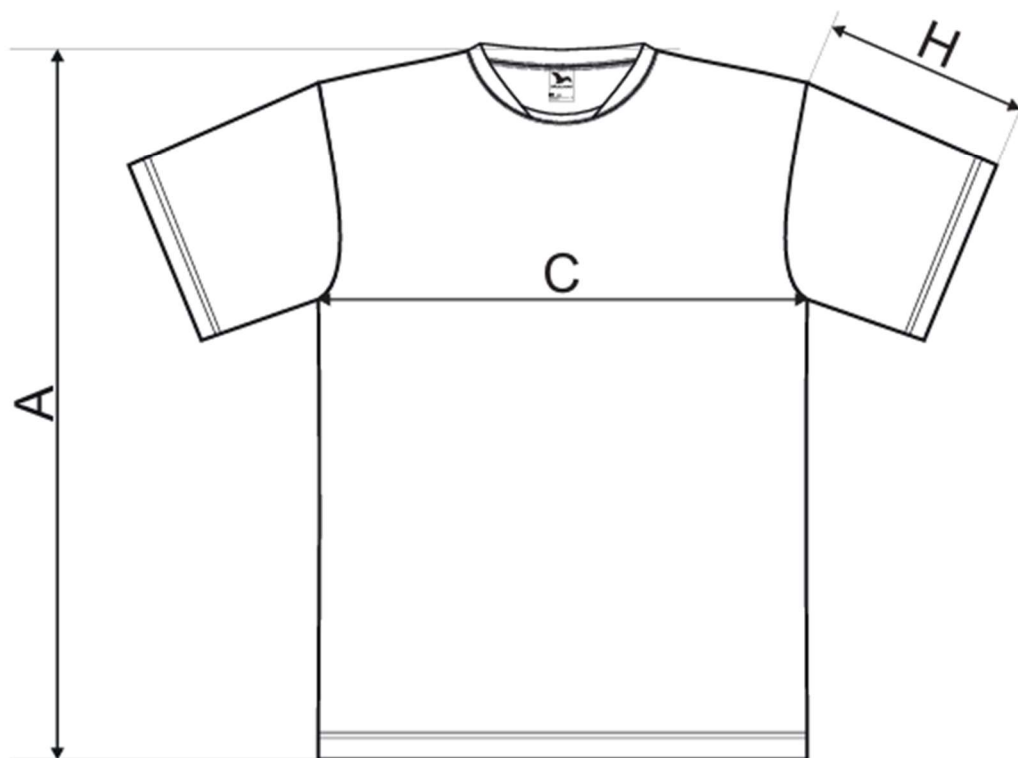

KIDS JERSEY

SIZE SPECIFICATION [cm]

size	6	8	10	12
A	49	53	57	63
C	35	38	41	43
H	13	14	16	17

All size specifications listed are in cm. Accepted tolerance of up to $\pm 5\%$.

ADULT JERSEY

SIZE SPECIFICATION [cm]

size	S	M	L	XL	2XL	3XL
A	70	72	74	76	78	78
C	45	49	53	57	61	67
H	19	20	21	22	23	24

All size specifications listed are in cm. Accepted tolerance of up to $\pm 5\%$.

KIDS SHORTS

SIZE SPECIFICATION [cm]

size	6	8	10	12
A	32	36	40	44
C	26	28	31	33

All size specifications listed are in cm. Accepted tolerance of up to $\pm 5\%$.

ADULT SHORTS

SIZE SPECIFICATION [cm]

size	S	M	L	XL	2XL	3XL
A	48,5	50	51,5	53	54,5	56
C	34	37	40	43	46	49

All size specifications listed are in cm. Accepted tolerance of up to $\pm 5\%$.